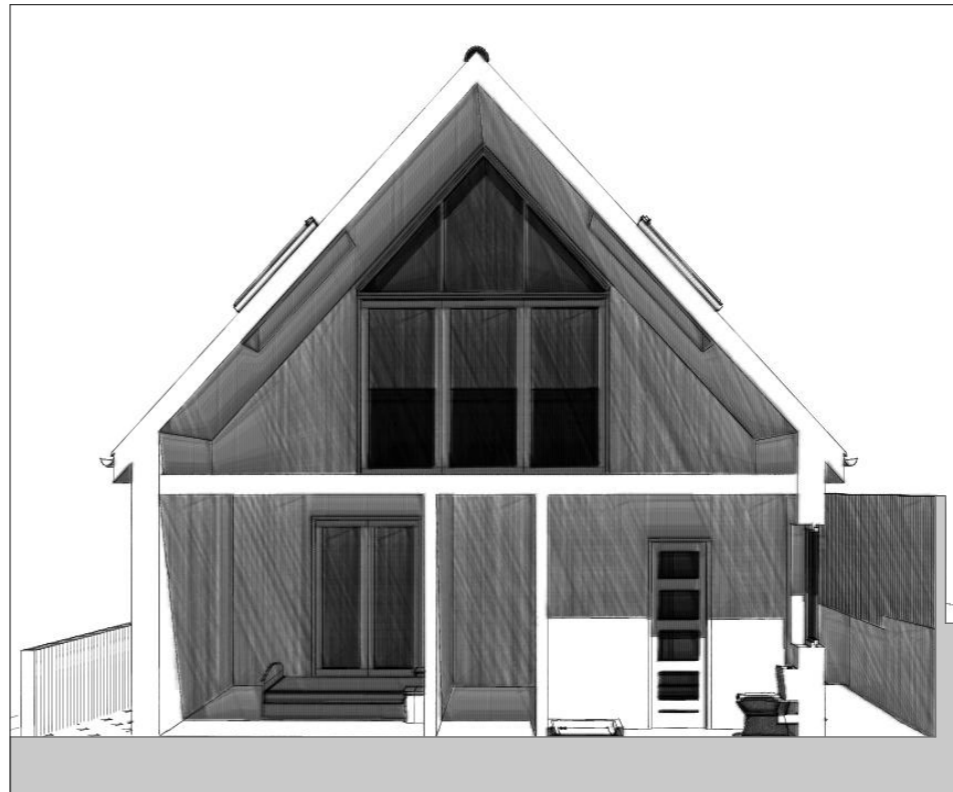

ARTISTS IMPRESSION

ARTISTS IMPRESSION

SKETCH SECTION

RA DESIGN LTD
 THE GUILDHALL,
 STREET-AN-POL,
 ST IVES,
 CORNWALL
 01736 796111 - 01326 560719

WWW.RADESIGN.ORG.UK OFFICE@RADESIGN.ORG.UK

Project
**PROPOSED NEW DWELLING @
 MARRICK
 TORLEVEN RISE
 PORTHLEVEN**